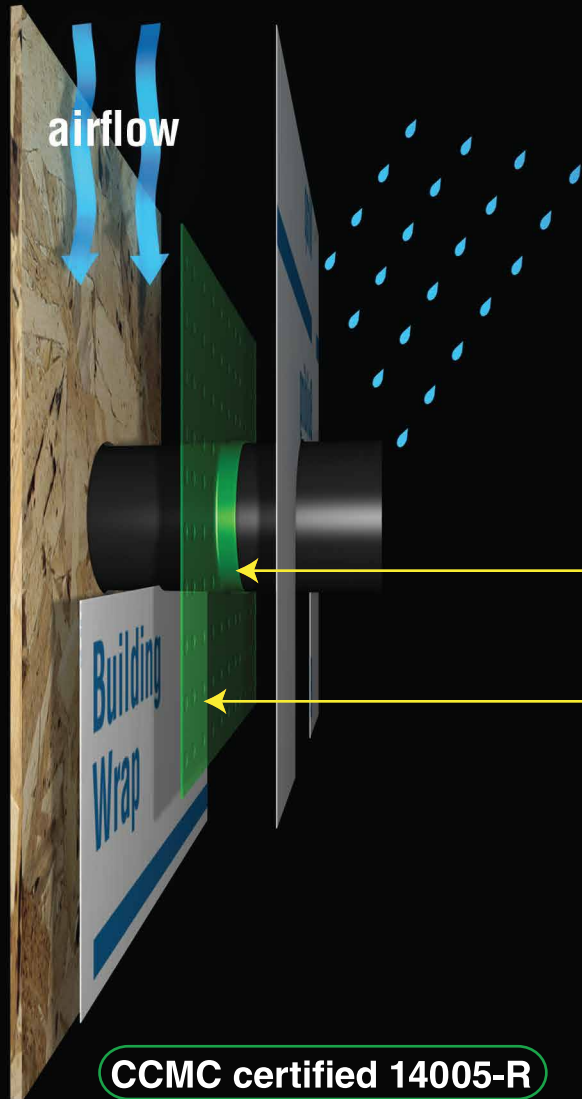

GREENSKIN™ BUILDING ENVELOPE SEALS

GREENSKIN™ Professional Seals

For all types of interior or exterior penetrations through buildings.

Use with HVAC, electrical, plumbing, etc

Perfect Weather Tight
Poly Seal

Rain Seal
Collar

Made from durable
polyethylene material
with UV protection

- easy to use, **flexible** continuous membrane
- no caulking
- no taping joints
- spacer button allows air flow behind seal
- no trapped moisture in wall cavity

CCMC certified 14005-R

Patent Pending Technology

Installation:

Slide GREENSKIN™ seal
over penetration.

Slide building wrap under bottom
of seal.

Overlap building wrap over seal
(install complete).

For more information contact: 1-877-734-8691 or go to:
www.backwatervalve.com or www.greenskinseals.com