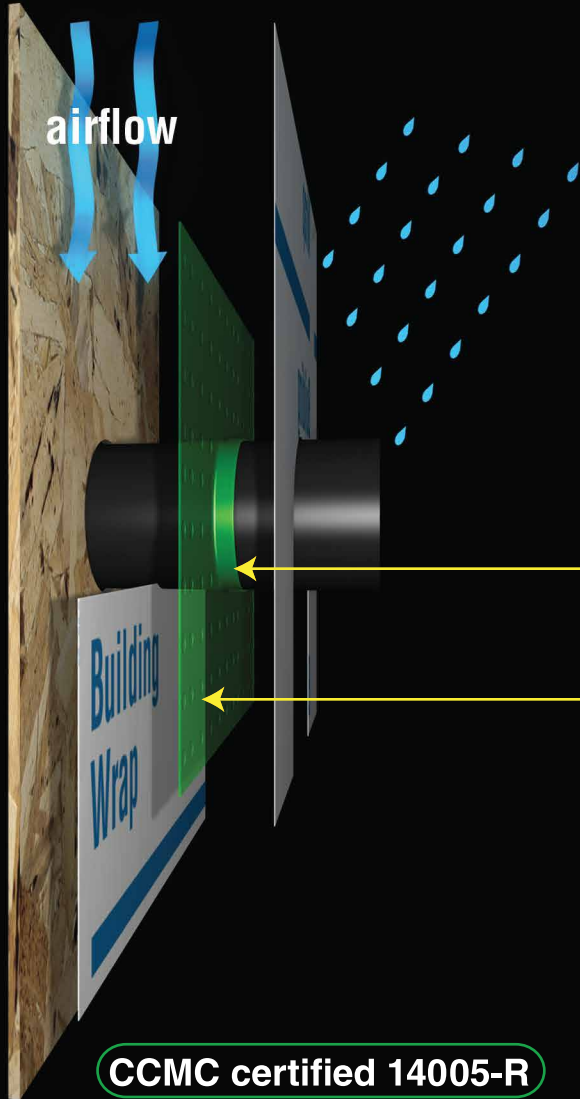

GREENSKIN™ BUILDING ENVELOPE SEALS

GREENSKIN™ Professional Seals

For all types of interior or exterior penetrations through buildings.

Use with HVAC, electrical, plumbing, etc

Perfect Weather Tight
Poly Seal

Rain Seal
Collar

Made from durable
polyethylene material
with UV protection

- easy to use, **flexible** continuous membrane
- no caulking
- no taping joints
- spacer button allows air flow behind seal
- no trapped moisture in wall cavity

CCMC certified 14005-R

Patent Pending Technology

Installation:

Slide GREENSKIN™ seal
over penetration.

Slide building wrap under bottom
of seal.

Overlap building wrap over seal
(install complete).

For more information contact: 1-877-734-8691 or go to:
www.backwatervalve.com or www.greenskinseals.com